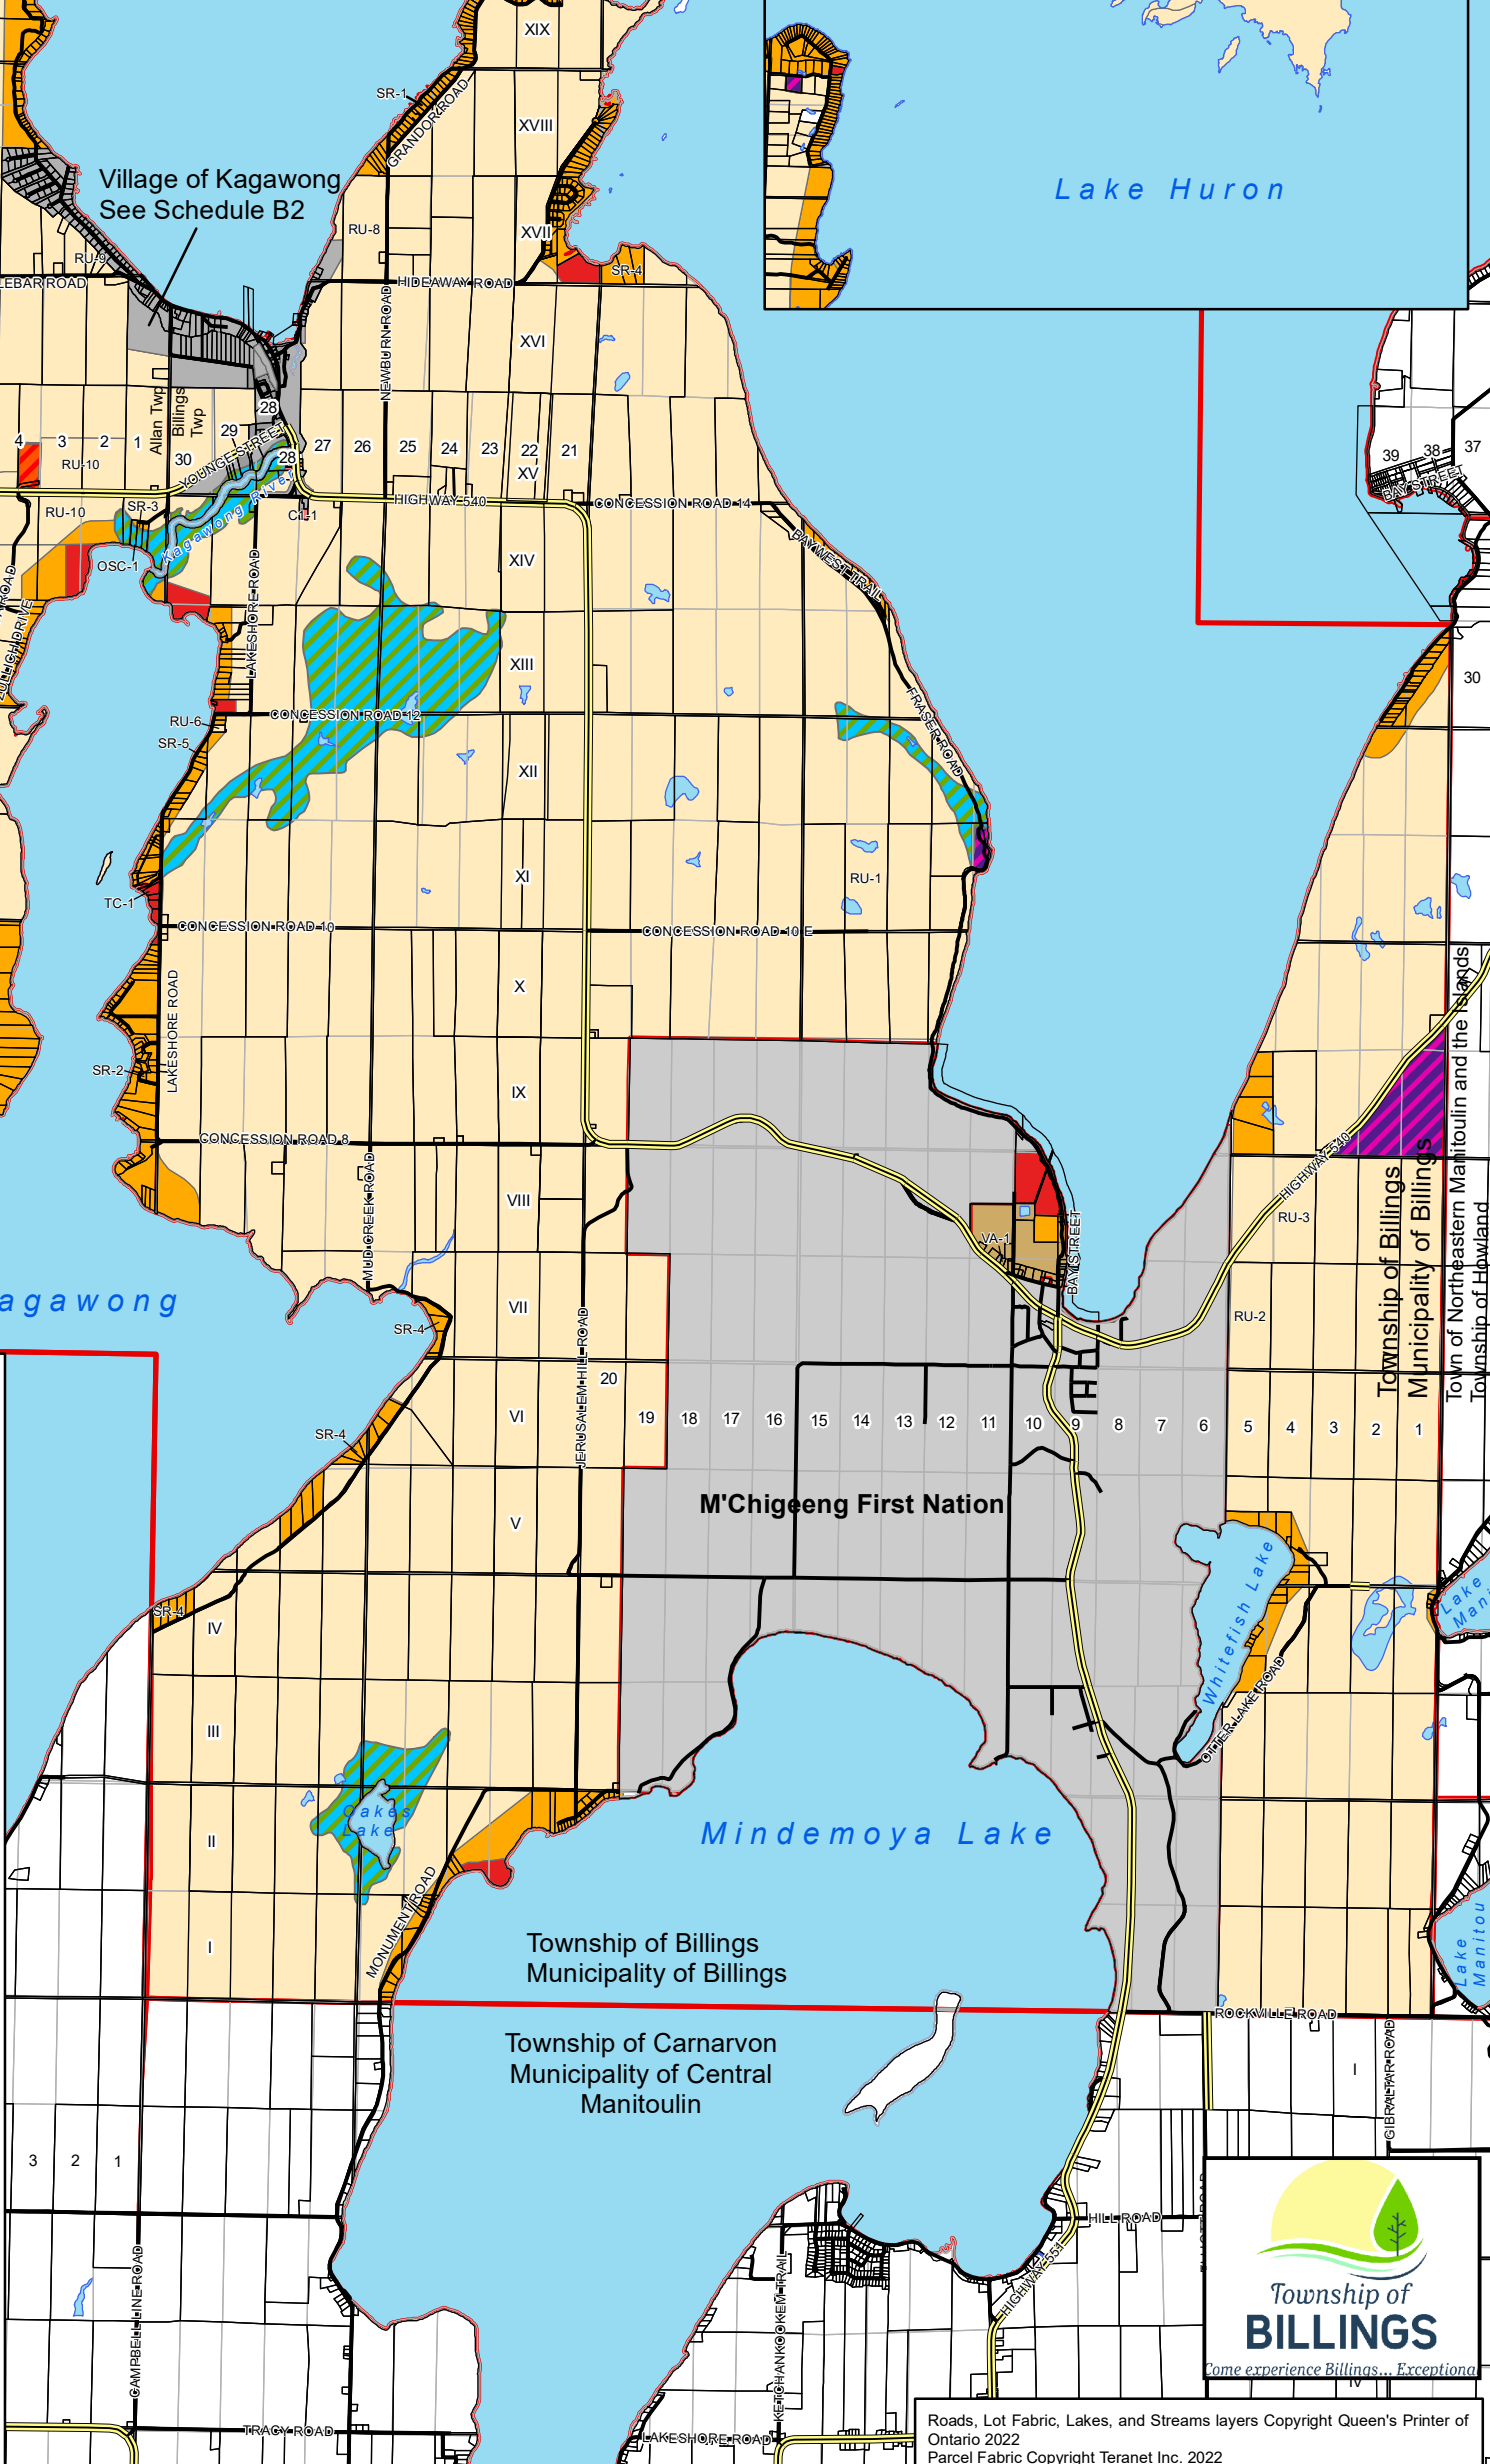

**Inset - Clapperton Island**

Clapperton Island

Harbour Island

Lake Huron

Lake Huron

Village of Kagawong  
See Schedule B2

Municipality of Gordon/Barrie Island  
Municipality of Billings

Township of Billings  
Municipality of Billings  
Town of Northeastern Manitoulin and the Islands  
Township of Hawland

**Township of Billings  
Zoning By-law  
No. 2022-57  
Schedule B1 - Rural Area**  
Adopted October 5th, 2022

Legend	
	Lake
	Parcel
	Original Lot
	Highway
	Local Road
	Municipal Boundary
	Township Boundary
Zone	
	Open Space Recreational
	Tourist Commercial
	General Commercial
	Village Area
	Waste Disposal
	Open Space Conservation
	RU - Rural
	Q - Pit and Quarry
	SR - Shoreline Residential

Lake Kagawong

M'Chigeeng First Nation

Mindemoya Lake

Township of Billings  
Municipality of Billings

Township of Carnarvon  
Municipality of Central  
Manitoulin

Roads, Lot Fabric, Lakes, and Streams layers Copyright Queen's Printer of Ontario 2022  
Parcel Fabric Copyright Teranet Inc. 2022